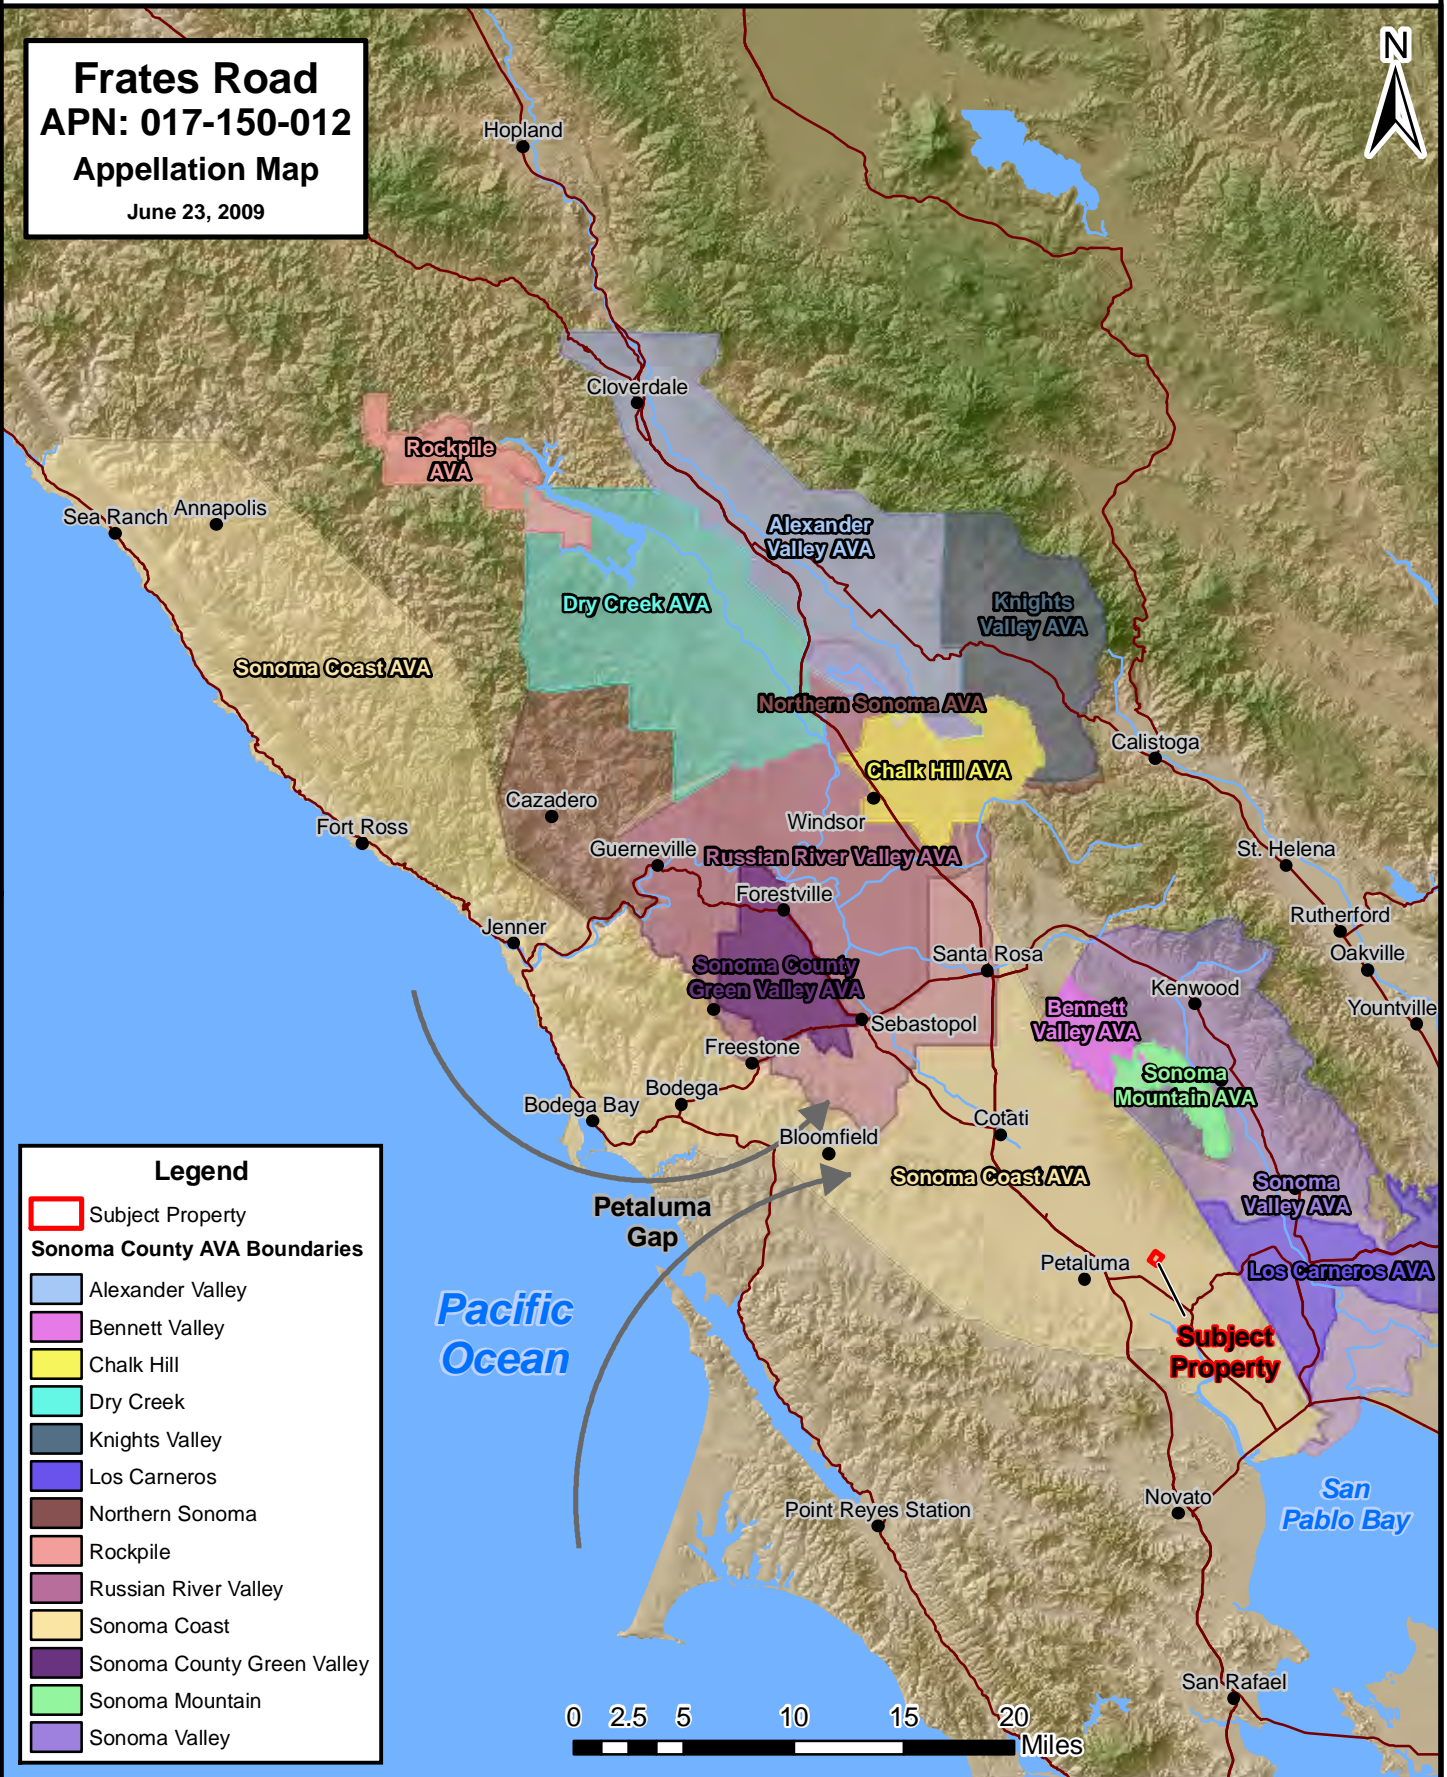

Frates Road
APN: 017-150-012
Appellation Map
June 23, 2009

Legend

- Subject Property
- Sonoma County AVA Boundaries**
- Alexander Valley
- Bennett Valley
- Chalk Hill
- Dry Creek
- Knights Valley
- Los Carneros
- Northern Sonoma
- Rockpile
- Russian River Valley
- Sonoma Coast
- Sonoma County Green Valley
- Sonoma Mountain
- Sonoma Valley