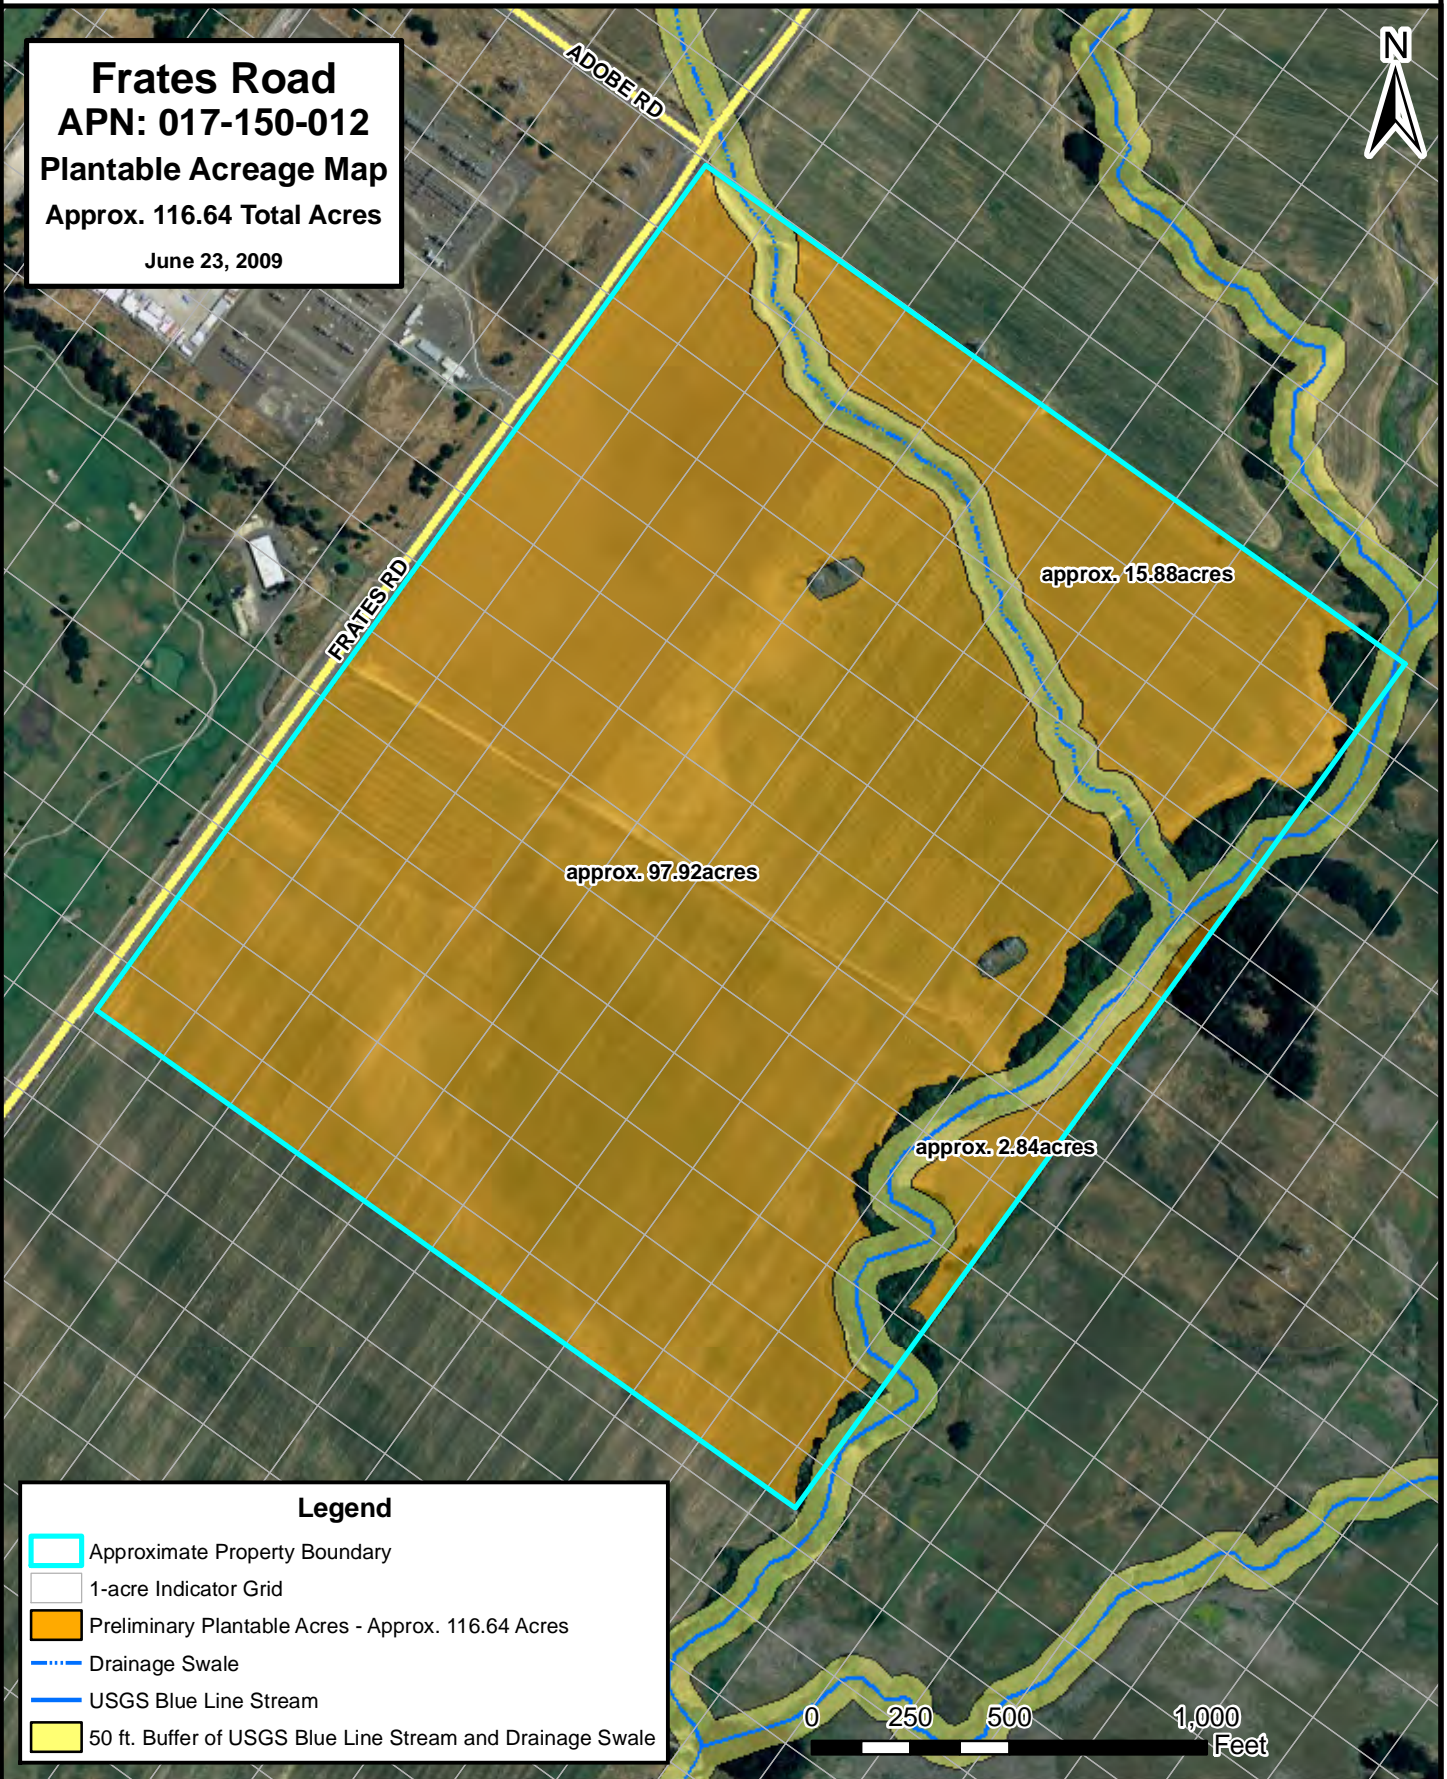

Frates Road
APN: 017-150-012
Plantable Acreage Map
Approx. 116.64 Total Acres
June 23, 2009

Legend

-  Approximate Property Boundary
-  1-acre Indicator Grid
-  Preliminary Plantable Acres - Approx. 116.64 Acres
-  Drainage Swale
-  USGS Blue Line Stream
-  50 ft. Buffer of USGS Blue Line Stream and Drainage Swale

0 250 500 1,000
Feet